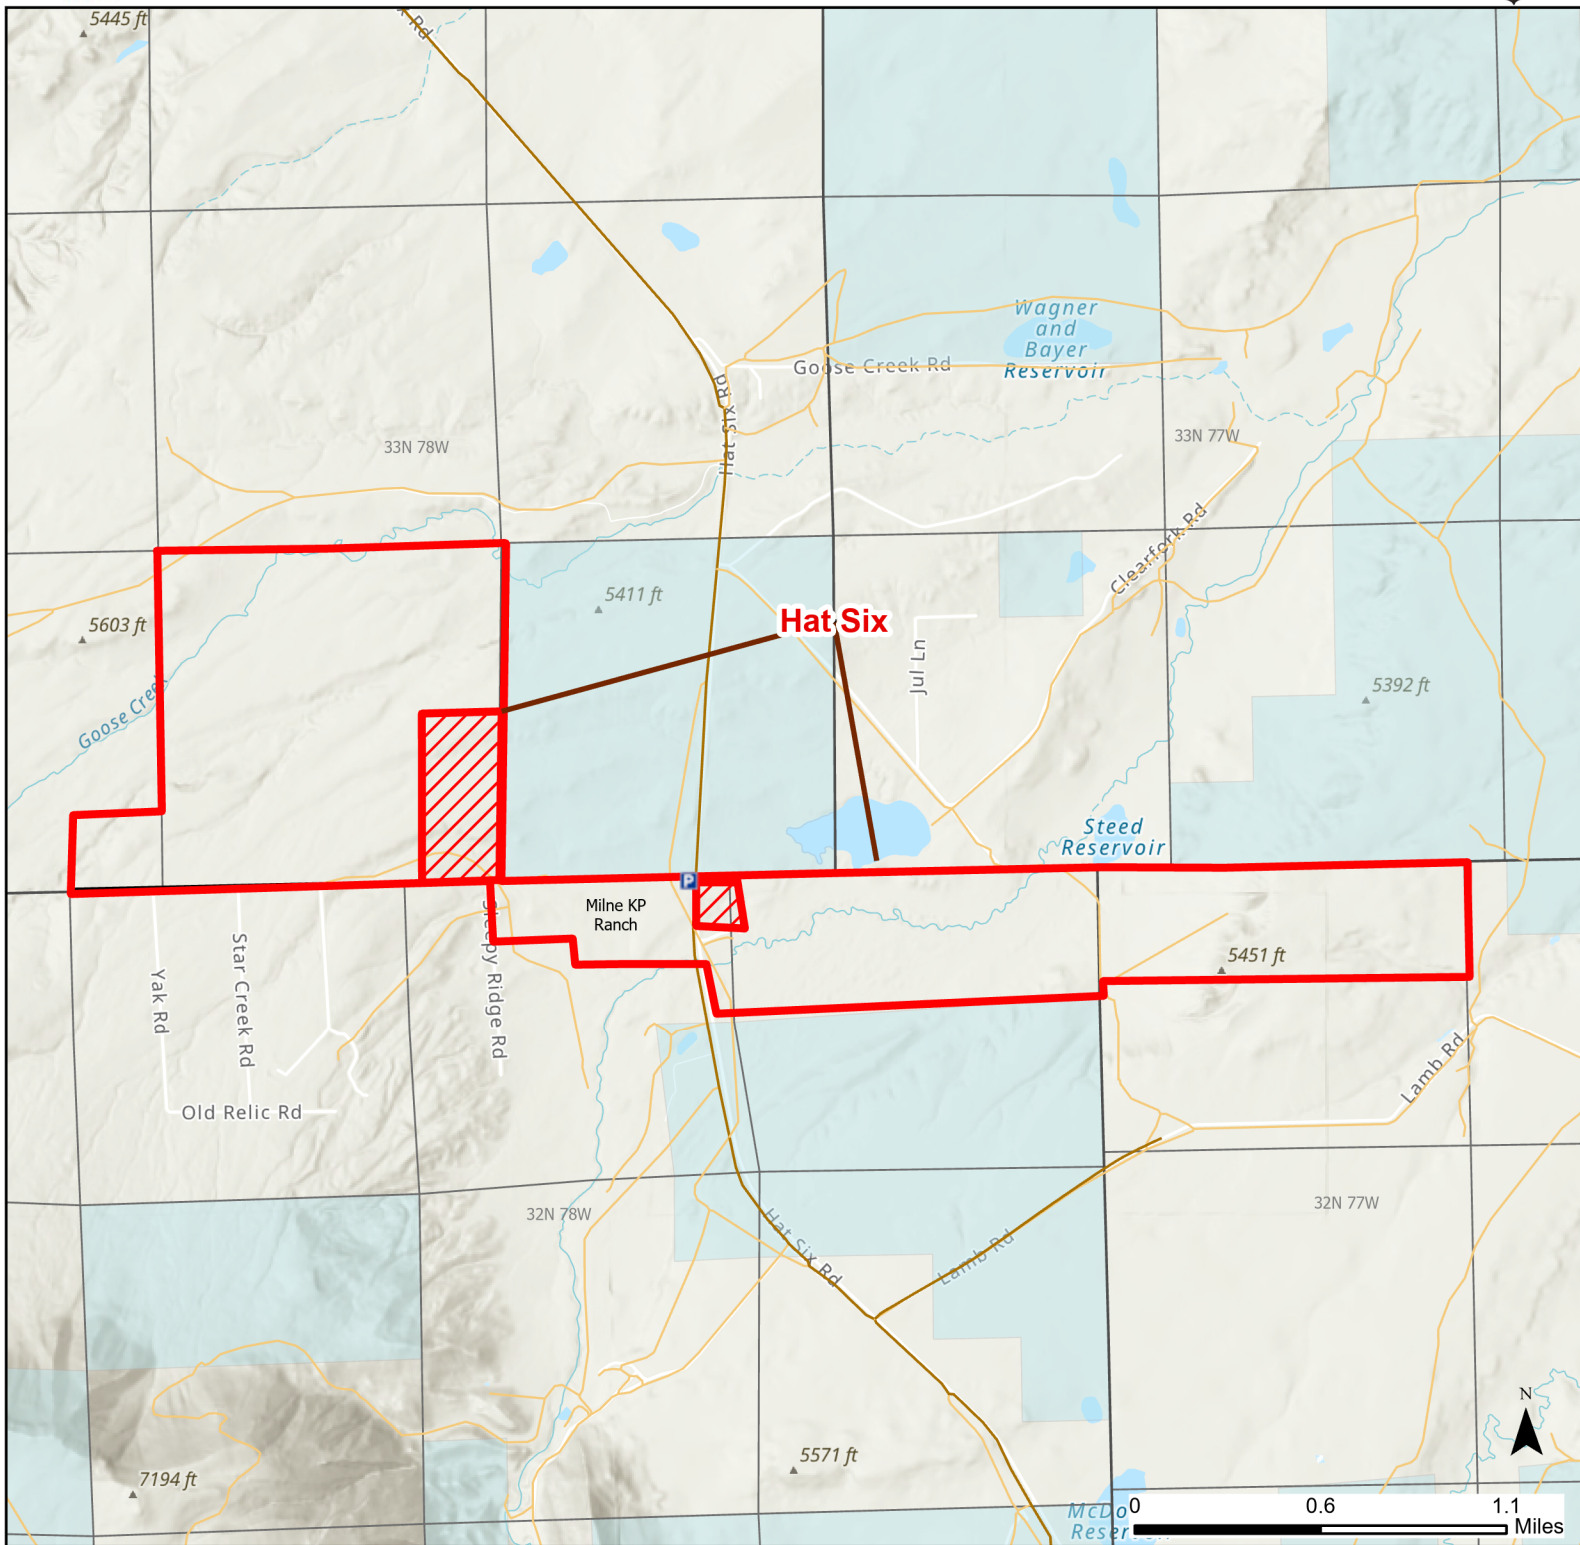

# Hat Six Hunter Management Area

2023 Hunt  
Season

Parking	Closed Road	Boundary	Limited Range Weapons and Archery	State
Coupon Box	Roads	County Boundaries	Archery Only	DOD
Road Closed	County Boundaries	HMA Ownership	Other	BLM
Open Road	County Boundaries	HMA Ownership	CLOSED	Wyoming Game & Fish Dept.
Special Conditions Apply				Forest Service
				Private

Species allowed to hunt: Antelope

**See Ranch Rules for More Information and Restrictions**

Hunter Management Area rules apply only to those lands enrolled in the HMA.

This map is for visual use, assistance and general location only, does not represent a survey, and is not to be used for legal conveyance. Hunt Area boundaries are approximate, consult Game and Fish Hunting Regulations for descriptions and restrictions. Access to these private lands for any commercial activity must be gained by contacting the individual landowner(s) directly.